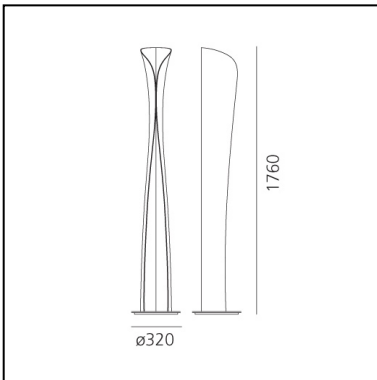

Cadmo Floor - Black/White

Karim Rashid

IP20   EAC  

LUMINAIRE

- Watt: **230W + 20W**
- Voltage: **220V-240V**

Notes

With touch dimmer.

DESCRIPTION

Floor lamp. A steel panel screens and releases a soft indirect light upwards together with a diffused light along the vertical aperture of the lamp. Combination of halogen light sources, for indirect and diffused emission, with separate switching. Painted steel body lamp, with cover-base in painted inox-steel. With light intensity regulator.

PRODUCT CODE: 1368010A

FEATURES

- Article Code: **1368010A**
- Colour: **Black / White**
- Installation: **Floor**
- Material: **Steel**
- Series: **Design Collection**
- Environment: **Indoor**
- Area contract: **Hospitality, Residential**
- Emission: **Indirect And Diffused**
- design by: **Karim Rashid**

DIMENSIONS

- Height: **cm 174**
- Diameter: **cm 32**

NOT INCLUDED SOURCES

- Category: **HALO**
- Number: **1**
- Lbs: **Qt-de12**
- Watt: **230W**
- Socket: **R7s**
- Color Rendering: **1a**
- Color temperature (K): **3000K**
- Duration (h): **2000h**